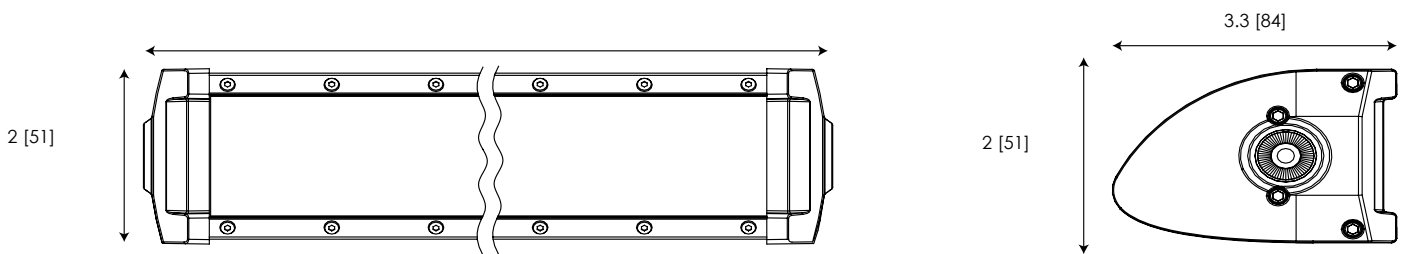

WORKLAMPS

Beacons | Lightbars | Minibars | Directional LEDs | Back-Up Alarms | Camera Systems

LED UTILITY BARS

5-Watt / Single Row

ECCO's 5-Watt Single Row utility bars offer long, maintenance-free life expectancy, low amp draw, and extremely bright white light output. Available in a range of available lengths, each with a choice of two mounting options, these bars are an ideal choice for both commercial and recreational applications. Features include 12-24 VDC operation; 5-watt LEDs; flood, spot, or combination beam patterns; aluminum housing; polycarbonate lens; IP67 rating; and a 3-year warranty.

Models

PART NO.	VOLTAGE	AMPS	LENGTH	LEDS	RAW LUMENS	EFFECTIVE LUMENS	TYPE
EW3108-F	12-24	1.9	7.6" [196]	6	1100	1000	Flood
EW3108-S	12-24	1.9	7.6" [196]	6	1150	1100	Spot
EW3114	12-24	5.7	14" [356]	12	3350	2600	Combo
EW3124	12-24	8.7	23.5" [597]	21	5900	4400	Combo
EW3136	12-24	13	36.3" [922]	33	9250	6600	Combo
EW3149	12-24	18.5	49" [1245]	45	12,600	9000	Combo