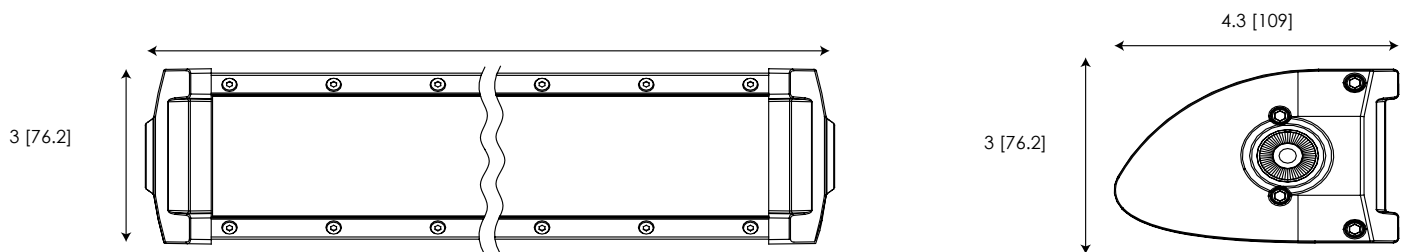

WORKLAMPS

Beacons | Lightbars | Minibars | Directional LEDs | Back-Up Alarms | Camera Systems

LED UTILITY BARS

5-Watt / Double Row

ECCO's 5-Watt Double Row utility bars offer long, maintenance-free life expectancy, low amp draw, and extremely bright white light output. Available in a range of available lengths, each with a choice of two mounting options, these bars are an ideal choice for both commercial and recreational applications. Features include 12-24 VDC operation; 5-watt LEDs; flood, spot, or combination beam patterns; aluminum housing; polycarbonate lens; IP67 rating; and a 3-year warranty.

Models

PART NO.	VOLTAGE	AMPS	LENGTH	LEDS	RAW LUMENS	EFFECTIVE LUMENS	TYPE
EW3208-F	12-24	3.8	8" [203]	12	2150	1950	Flood
EW3208-S	12-24	3.8	8" [203]	12	2450	2250	Spot
EW3214	12-24	9.3	14.3" [363]	24	6700	4800	Combo
EW3225	12-24	17.3	25" [635]	44	12,300	8800	Combo
EW3233	12-24	25	33.5" [851]	60	16,800	12,000	Combo
EW3242	12-24	32	42" [1067]	76	21,300	15,200	Combo